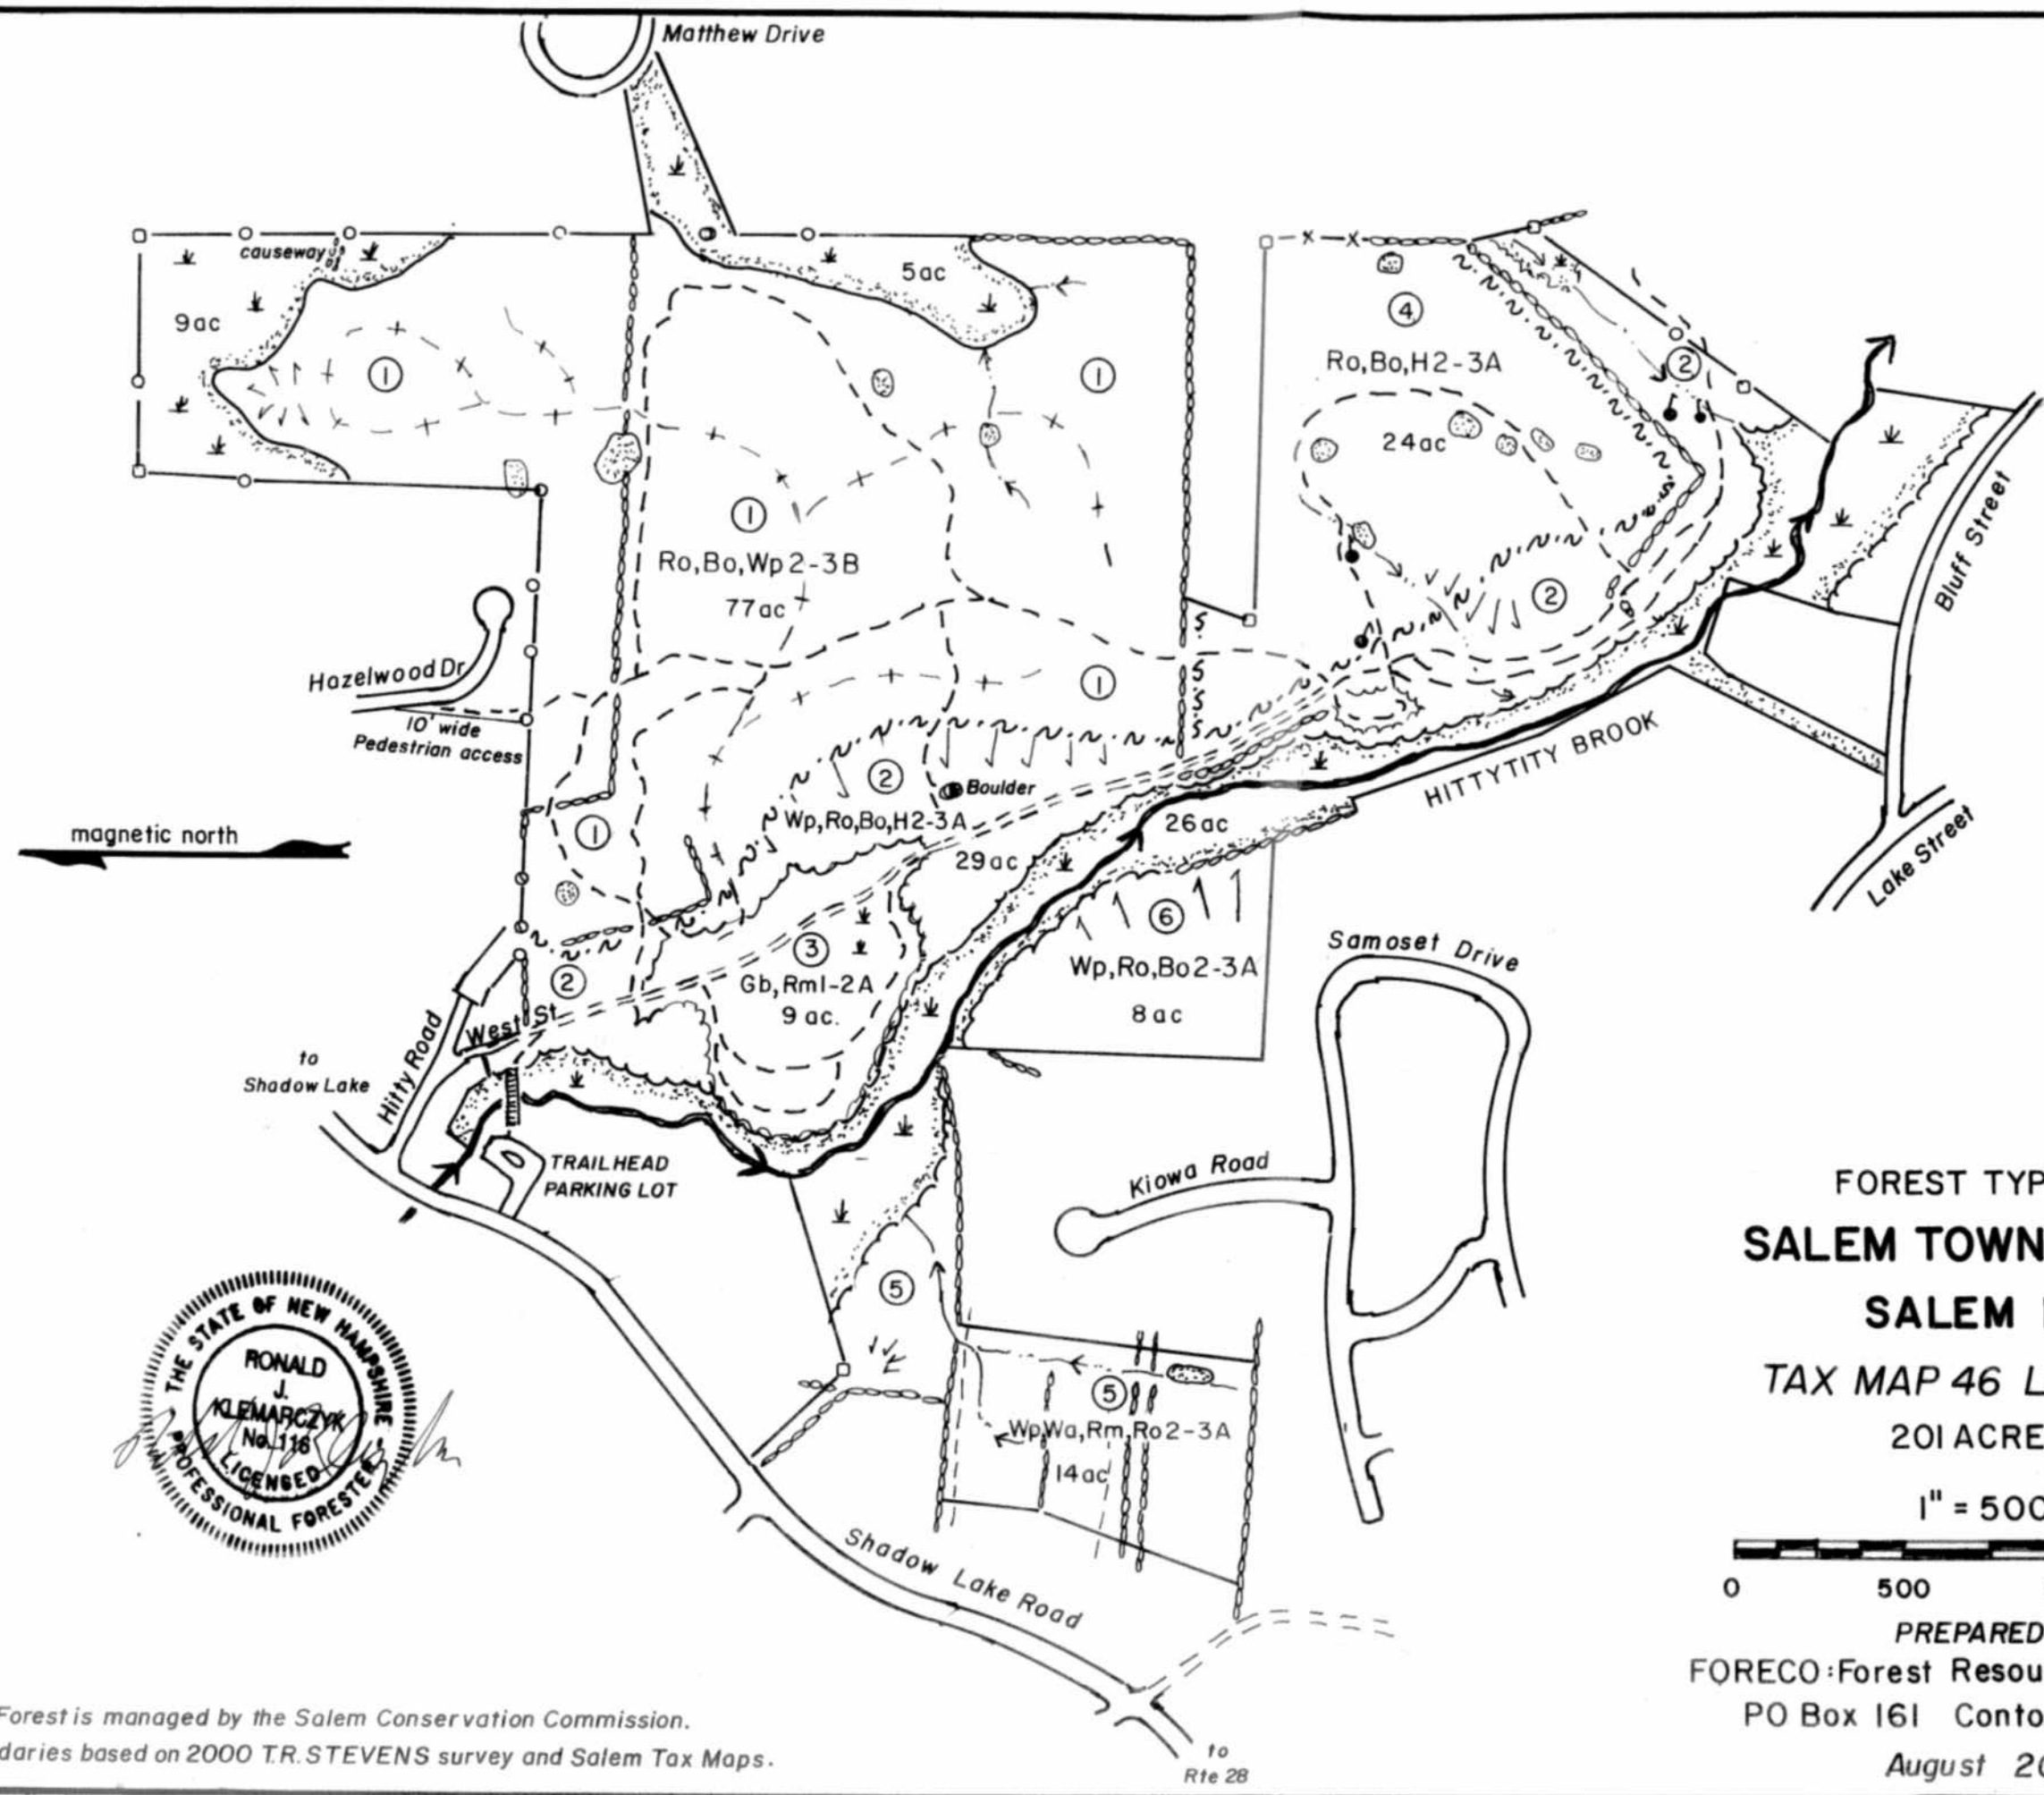

- FOREST TYPE DESIGNATION**
- Wp-White pine
 - Ro-Red oak
 - Bo-Black oak
 - Wa-White ash
 - Rm-Red maple
 - Gb - Gray birch
 - H -Mixed hardwood
- 1 - Sapling size
 2 - Pole size
 3 -Sawtimber size
- A - Overstocked
 B - Adequately stocked
 C - Understocked
- 3 - Stand number

- LEGEND**
- Stone wall
 - x- Wire fence
 - o Iron pipe or pin
 - Stone bound
 - Well
 - ≡≡≡ Woods road
 - - - Hiking trail
 - + + + Main skidder trail
 - - -> Stream
 - ⬇ Wetland
 - ⊙ Vernal pond
 - ↘ Slope direction
 - N-N-N Forest type boundary

**FOREST TYPE MAP
 SALEM TOWN FOREST
 SALEM NH**

**TAX MAP 46 LOT 6494
 201 ACRES ±
 1" = 500'**

**PREPARED BY
 FORECO:Forest Resource Consultants
 PO Box 161 Contoocook N.H.
 August 2010**

Town Forest is managed by the Salem Conservation Commission.
 Boundaries based on 2000 T.R. STEVENS survey and Salem Tax Maps.